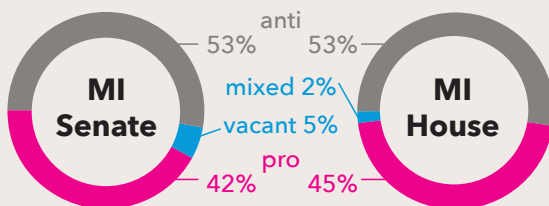

110 State Representatives

Republican	58	Anti-choice	58
Democrat	52	Pro-choice	50
		Mixed	2

continued ►

KEY

Bold = PPAM endorsed or pro-choice

PPAM = endorsed by PPAM

RTL = endorsed by Right to Life

Pro-choice = pro-choice but not endorsed by PPAM

Anti-choice = anti-choice but not endorsed by RTL

Party: D = Democrat, R = Republican, I = Independent