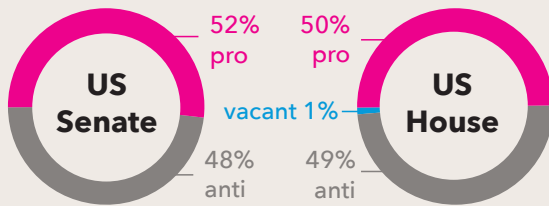

STATE OFFICES

MICHIGAN STATEWIDE

Last Name	First Name	Office	Party	Status
Whitmer	Gretchen	Governor	D	PPAM
Nessel	Dana	Atty General	D	PPAM
Benson	Jocelyn	Secretary of State	D	PPAM

MICHIGAN STATE SENATE

Last Name	First Name	Dist	Party	Status
Alexander	Betty Jean	SD 5	D	Pro-Choice
Ananich	Jim	SD 27	D	PPAM
Barrett	Tom	SD 24	R	RTL
Bayer	Rosemary	SD 12	D	PPAM
Bizon	John	SD 19	R	RTL
Brinks	Winnie	SD 29	D	PPAM
Bullock	Marshall	SD 4	D	Pro-Choice
Bumstead	Jon	SD 34	R	RTL
Chang	Stephanie	SD 1	D	PPAM
Daley	Kevin	SD 31	R	RTL
Geiss	Erika	SD 6	D	PPAM
Hertel	Curtis	SD 23	D	PPAM
Hollier	Adam	SD 2	D	PPAM
Horn	Ken	SD 32	R	RTL
Irwin	Jeff	SD 18	D	PPAM
Johnson	Ruth	SD 14	R	RTL
LaSata	Kim	SD 21	R	RTL
Lauwers	Dan	SD 25	R	RTL
MacDonald	Michael	SD 10	R	RTL
McBroom	Ed	SD 38	R	RTL
McCann	Sean	SD 20	D	PPAM
McMorrow	Mallory	SD 13	D	PPAM
Moss	Jeremy	SD 11	D	PPAM
Nesbitt	Aric	SD 26	R	RTL
Outman	Rick	SD 33	R	RTL
Polehanki	Dayna	SD 7	D	PPAM
Runestad	Jim	SD 15	R	RTL
Santana	Sylvia	SD 3	D	PPAM
Schmidt	Wayne	SD 37	R	RTL
Shirkey	Mike	SD 16	R	RTL
Stamas	Jim	SD 36	R	RTL
Theis	Lana	SD 22	R	RTL
VanderWall	Curt	SD 35	R	RTL
Victory	Roger	SD 30	R	RTL
Wojno	Paul	SD 9	D	PPAM
Zorn	Dale	SD 17	R	RTL
Open		SD 8		
Open		SD 28		

FEDERAL QUICK STATS

100 US Senators

Republican	50	Pro-choice	48
Democrat	48	Leans Pro	4
Independent	2	Anti-choice	48

435 US Representatives

Democrat	221	Pro-choice	215
Republican	211	Leans Pro	5
Independent	0	Anti-choice	207
Vacant	3	Leans Anti	5

MI STATE QUICK STATS

38 State Senators

Republican	22	Anti-choice	20
Democrat	16	Pro-choice	16
Vacant	2