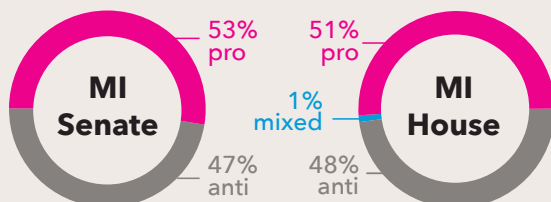

110 State Reps

Democrat	56
Republican	54
Pro-choice	56
Anti-abortion	53
Mixed	1