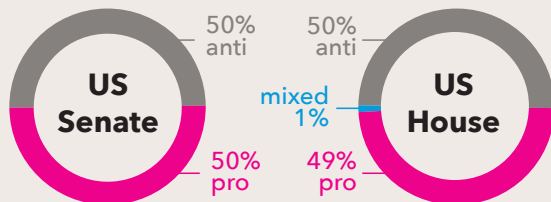

MICHIGAN STATE SENATE

Dist	Last Name	First Name	Party	Stance
1	Geiss	Erika	D	PPAM
2	Santana	Sylvia	D	PPAM
3	Chang	Stephanie	D	PPAM
4	Camilleri	Darrin	D	PPAM
5	Polehanki	Dayna	D	PPAM
6	Cavanagh	Mary	D	PPAM
7	Moss	Jeremy	D	PPAM
8	McMorrow	Mallory	D	PPAM
9	Webber	Michael	R	RTL
10	Wojno	Paul	D	PPAM
11	Klinefelt	Veronica	D	PPAM
12	Hertel	Kevin	D	PPAM
13	Bayer	Rosemary	D	PPAM
14	Shink	Sue	D	PPAM
15	Irwin	Jeff	D	PPAM
16	Bellino	Joseph	R	RTL
17	Lindsey	Jonathan	R	Anti-abortion
18	Albert	Thomas	R	RTL
19	McCann	Sean	D	PPAM
20	Nesbitt	Aric	R	RTL
21	Anthony	Sarah	D	PPAM
22	Theis	Lana	R	RTL
23	Runestad	Jim	R	RTL
24	Johnson	Ruth	R	Anti-abortion
25	Lauwers	Daniel	R	RTL
26	Daley	Kevin	R	RTL
27	Cherry	John	D	PPAM
28	Singh	Sam	D	PPAM
29	Brinks	Winnie	D	PPAM
30	Huizenga	Mark	R	RTL
31	Victory	Roger	R	RTL
32	Bumstead	Jon	R	RTL
33	Outman	Rick	R	RTL
34	Hauck	Roger	R	RTL
35	Rivet	Kristen McDonald	D	PPAM
36	Hoitenga	Michele	R	RTL
37	Damoose	John	D	RTL
38	McBroom	Edward	R	RTL

FEDERAL QUICK STATS

100 US Senators

Republican	49
Democrat	49
Independent	2
Pro-choice	50
Anti-abortion	50

435 US Reps

Democrat	212
Republican	222
Vacant	1
Pro-choice	211
Anti-abortion	217
Mixed	6