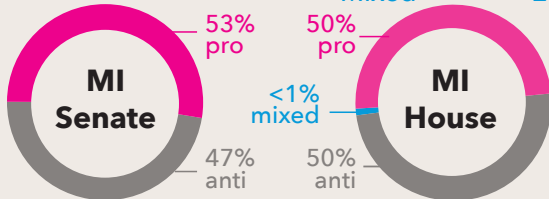

MI STATE QUICK STATS

38 State Senators		110 State Reps	
Democrat	20	Democrat	54
Republican	18	Republican	54
Pro-choice	20	Vacant	2
Anti-abortion	18	Pro-choice	53
		Anti-abortion	53
		Mixed	2