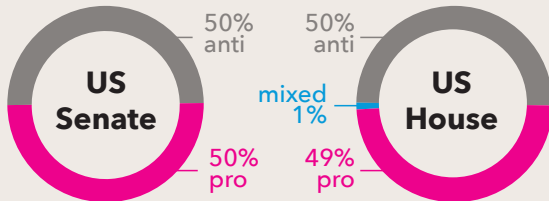

MICHIGAN STATE SENATE

Dist	Last Name	First Name	Party	Stance
1	Geiss	Erika	D	PPAM
2	Santana	Sylvia	D	PPAM
3	Chang	Stephanie	D	PPAM
4	Camilleri	Darrin	D	PPAM
5	Polehanki	Dayna	D	PPAM
6	Cavanagh	Mary	D	PPAM
7	Moss	Jeremy	D	PPAM
8	McMorrow	Mallory	D	PPAM
9	Webber	Michael	R	RTL
10	Wojno	Paul	D	PPAM
11	Klinefelt	Veronica	D	PPAM
12	Hertel	Kevin	D	PPAM
13	Bayer	Rosemary	D	PPAM
14	Shink	Sue	D	PPAM
15	Irwin	Jeff	D	PPAM
16	Bellino	Joseph	R	RTL
17	Lindsey	Jonathan	R	Anti-abortion
18	Albert	Thomas	R	RTL
19	McCann	Sean	D	PPAM
20	Nesbitt	Aric	R	RTL
21	Anthony	Sarah	D	PPAM
22	Theis	Lana	R	RTL
23	Runestad	Jim	R	RTL
24	Johnson	Ruth	R	Anti-abortion
25	Lauwers	Daniel	R	RTL
26	Daley	Kevin	R	RTL
27	Cherry	John	D	PPAM
28	Singh	Sam	D	PPAM
29	Brinks	Winnie	D	PPAM
30	Huizenga	Mark	R	RTL
31	Victory	Roger	R	RTL
32	Bumstead	Jon	R	RTL
33	Outman	Rick	R	RTL
34	Hauck	Roger	R	RTL
35	Rivet	Kristen McDonald	D	PPAM
36	Hoitenga	Michele	R	RTL
37	Damoose	John	D	RTL
38	McBroom	Edward	R	RTL

FEDERAL QUICK STATS

100 US Senators		435 US Reps	
Republican	49	Democrat	212
Democrat	49	Republican	222
Independent	2	Vacant	1
Pro-choice	50	Pro-choice	211
Anti-abortion	50	Anti-abortion	217
		Mixed	6